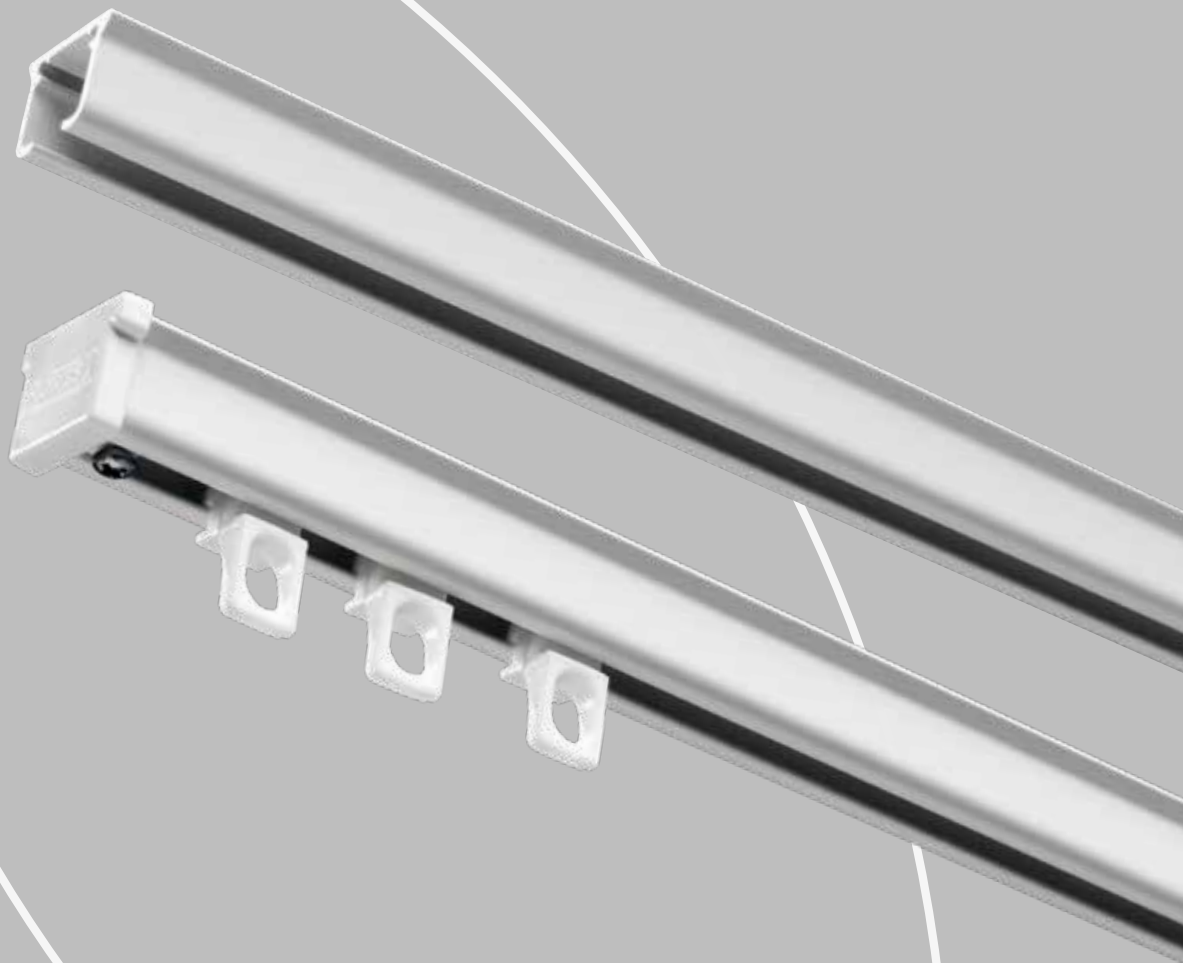

FOREST[®]

DRAPERY HARDWARE

KS[®]
Klick System

Product information

- Highly efficient hand drawn system for all types of medium weight draperies.
- Quick installation with "Smart Klick" brackets for wall and ceiling applications.
- Bendable; it can be curved and reversed curved using a 10 cm (4") radius or continuous curve.
- Suitable for special window decoration as circular, arch and triangle window models.
- Heavy duty clickable carriers, UV-protected, for smooth and easy traversing. Offset shape for straight hanging pleats.
- Can also be used for Forest Easyfold System and accordiafold drapery systems.
- Maximum fabric weight: 8 kg per meter (6 LBS per ft.).
- Colours available: white, gold, silver, brown, black, cream, beige, red, blue, yellow and green.
- Special colours: available on request.
- Available lengths: 3 meter (9'10"), 4 meter (13'1"), 5 meter (16'4"), 6 meter (19'8"), 7 meter (23').
- Track finish: chromated powder coated with a factory applied patented dry lubricant.

Profile

- Shown actual size 1:1.
- Aluminium Extrusion.
- Weight: 150 grams per meter (1.62 ounce per ft.).
- Dimensions: 14 mm x 20 mm (0,6" x 0,8").
- KS Recess: 12,5 mm x 21 mm (0,5" x 0,8")

For use in