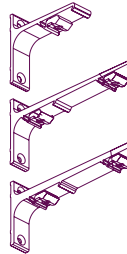

Suspension Bracket Clip 1016901000
To be used in combination with the Suspension Ceiling Bracket 50/box

Smart Klick Wall Bracket 50/box
 3,5 cm (1,4") and 6 cm (2,4"). 10202..035
 "Klicks" onto track, powder coated. 10202..060
 One screw attachment. For light weight use only. Colours: 01, 03.

Smart Klick Wall Bracket 10202.. ... mm
 "Klicks" onto track. 20/box
 10 cm (4"), 12,5 cm (5"), 15/box
 15 cm (6"), 20 cm (8"), 10/box
 25 cm (10") and 30 cm (12") with support.

15 cm (6"), 20 cm (8") 10206.. ... mm
 Double track. 15/box
 For light weight use only.
 Colours: 01, 03.

Adjustable Wall bracket 10208..115
 Smart Klick, adjustable single from 7,5 100/box
 cm (3") to 11,5 cm (4.5")
 Colours: 01, 03.

Double from 6,5 cm (2,5") to 10208..195
 10 cm (4") - 15 cm (6") 50/box
 to 19,5 cm (7,5")
 Colours: 01, 03.