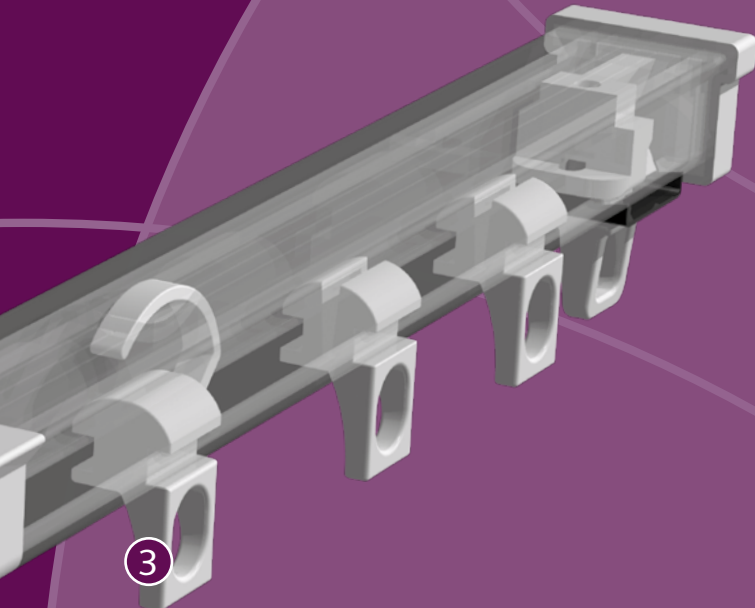

- ① KS track
- ② Carrier
- ③ Stop Carrier
- ④ Twist End Stop
- ⑤ Twist End Stop with cap

Easy installation
click - position - tighten

clickable carrier

Mounting Brackets

Smart Click Ceiling Bracket

Aluminium Wall bracket single

A) 7,5 cm (3'') : B) 6,3 cm (2,5'')
 A) 10 cm (4'') : B) 8,8 cm (3,5'')

Smart Klick Cover Cap for Aluminium Wall bracket

Wall bracket

3,5 cm (1,4'')
 6 cm (2,4'')

A) Min. 10 cm (4'')

A) Min. 15 cm (6'')

Aluminium Wall bracket double