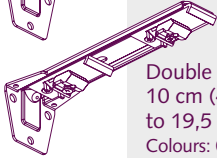

KS Klick-On Ceiling Bracket White 1018301000
For concealed installation without visible brackets, light weight use only. 100/box

MTS Suspension Ceiling Bracket
Length: 1/each
10 cm (4") - 1 m (3,3') 4518201000
1 m (3,3') - 1,5 m (4,9') 4518201500

Suspension Bracket Clip 1016901000
To be used in combination with the Suspension Ceiling Bracket 50/box

Smart Klick Wall Bracket 50/box
 3,5 cm (1,4") and 6 cm (2,4"). 10202..035
 "Klicks" onto track, powder coated. 10202..060
 One screw attachment. For light weight use only. Colours: 01, 03.

Smart Klick Wall Bracket 10202.. ... mm
 "Klicks" onto track. 20/box
 10 cm (4"), 12,5 cm (5"), 15/box
 15 cm (6"), 20 cm (8"), 10/box
 25 cm (10") and 30 cm (12") with support.

15 cm (6"), 20 cm (8") 10206.. ... mm
 Double track. 15/box
 For light weight use only.
 Colours: 01, 03.

Adjustable Wall bracket 10208..115
 Smart Klick, adjustable single from 7,5 100/box
 cm (3") to 11,5 cm (4.5")
 Colours: 01, 03.

Double from 6,5 cm (2,5") to 10208..195
 10 cm (4") - 15 cm (6") 50/box
 to 19,5 cm (7,5")
 Colours: 01, 03.