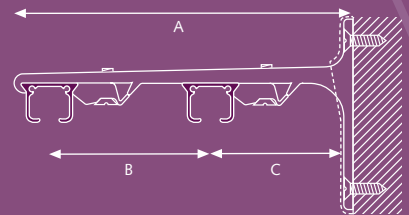

- ① KS track
- ② Carrier
- ③ Stop Carrier
- ④ Twist End Stop
- ⑤ Twist End Stop with cap

Easy installation
click - position - tighten

clickable carrier

Mounting Brackets

Smart Click Ceiling Bracket

Aluminium Wall bracket single

A) 7,5 cm (3'') : B) 6,3 cm (2,5'')
 A) 10 cm (4'') : B) 8,8 cm (3,5'')

Smart Klick Cover Cap for Aluminium Wall bracket

Wall bracket

3,5 cm (1,4'')
 6 cm (2,4'')

A) Min. 10 cm (4'')

A) Min. 15 cm (6'')

Aluminium Wall bracket double

A) 15 cm (6'') : B) 9,2 cm (3,6'') , C) 4,5 cm (1,8'')
 A) 20 cm (8'') : B) 9,2 cm (3,6'') , C) 9,5 cm (3,7'')

Aluminium Wall bracket triple

25 cm (10'')

Other brackets are available. Brackets need to be placed every 60 cm (24'').

Colours available from stock:

Complete the art.nr. with the indicated colour-code

00 Transparent	03 Silver	11 Cream	22 Blue
01 White	05 Brown	12 Beige	23 Yellow
02 Gold	06 Black	21 Red	24 Green

KS Track 10010..00 cm
Aluminium extrusion, powder coated, lubricated. Colour 01: 3 m. (9'10")
Colours 01, 03, 05: 4 m. (13'1"), 5 m. (16'4"), 6 m. (19'8"), 7 m. (23').