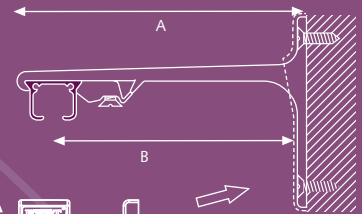

The track can be curved and reversed curved using a 10 cm (4") radius. Additionally there is a curving possibility for special windows like arches, bows and circles.

Bending instructions available on request.

- ① KS track
- ② Carrier
- ③ Stop Carrier
- ④ Twist End Stop
- ⑤ Twist End Stop with cap

Easy installation
click - position - tighten

clickable carrier

Mounting Brackets

Smart Click Ceiling Bracket

Aluminium Wall bracket single

A) 7,5 cm (3'') : B) 6,3 cm (2,5'')
 A) 10 cm (4'') : B) 8,8 cm (3,5'')

Smart Klick Cover Cap for Aluminium Wall bracket

Wall bracket

3,5 cm (1,4'')
 6 cm (2,4'')

A) Min. 10 cm (4'')

A) Min. 15 cm (6'')

Aluminium Wall bracket double

A) 15 cm (6'') : B) 9,2 cm (3,6'') , C) 4,5 cm (1,8'')
 A) 20 cm (8'') : B) 9,2 cm (3,6'') , C) 9,5 cm (3,7'')

Aluminium Wall bracket triple

25 cm (10'')

Other brackets are available. Brackets need to be placed every 60 cm (24'').