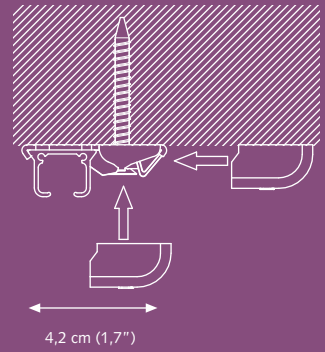

Profile

- Shown actual size 1:1.
- Aluminium Extrusion.
- Weight: 150 grams per meter (1.62 ounce per ft.).
- Dimensions: 14 mm x 20 mm (0,6" x 0,8").
- KS Recess: 12,5 mm x 21 mm (0,5" x 0,8")

For use in

- ① KS track
- ② Carrier
- ③ Stop Carrier
- ④ Twist End Stop
- ⑤ Twist End Stop with cap

Easy installation
click - position - tighten

clickable carrier

Mounting Brackets

Smart Click Ceiling Bracket

Aluminium Wall bracket single

A) 7,5 cm (3'') : B) 6,3 cm (2,5'')
 A) 10 cm (4'') : B) 8,8 cm (3,5'')

Smart Klick Cover Cap for Aluminium Wall bracket

Wall bracket

3,5 cm (1,4'')
 6 cm (2,4'')

A) Min. 10 cm (4'')

A) Min. 15 cm (6'')

Aluminium Wall bracket double

A) 15 cm (6'') : B) 9,2 cm (3,6'') , C) 4,5 cm (1,8'')
 A) 20 cm (8'') : B) 9,2 cm (3,6'') , C) 9,5 cm (3,7'')

Aluminium Wall bracket triple

25 cm (10'')

Other brackets are available. Brackets need to be placed every 60 cm (24'').