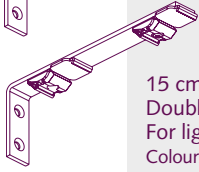

Smart Klick Double Ceiling Bracket Short 1018611000
Distance between two tracks: 45 mm (1,8") 30/box

False Ceiling Bracket (metal) 100/box
For installation on to a suspended ceiling. The track can be fixed in any angle. 4519001000

KS Klick-On Ceiling Bracket White 1018301000
For concealed installation without visible brackets, light weight use only. 100/box

MTS Suspension Ceiling Bracket
Length: 1/each
10 cm (4") - 1 m (3,3') 4518201000
1 m (3,3') - 1,5 m (4,9') 4518201500

Suspension Bracket Clip 1016901000
To be used in combination with the Suspension Ceiling Bracket 50/box

Smart Klick Wall Bracket 50/box
 3,5 cm (1,4") and 6 cm (2,4"). 10202..035
 "Klicks" onto track, powder coated. 10202..060
 One screw attachment. For light weight use only. Colours: 01, 03.

Smart Klick Wall Bracket 10202.. ... mm
 "Klicks" onto track. 20/box
 10 cm (4"), 12,5 cm (5"), 15/box
 15 cm (6"), 20 cm (8"), 10/box
 25 cm (10") and 30 cm (12") with support.

15 cm (6"), 20 cm (8") 10206.. ... mm
 Double track. 15/box
 For light weight use only.
 Colours: 01, 03.