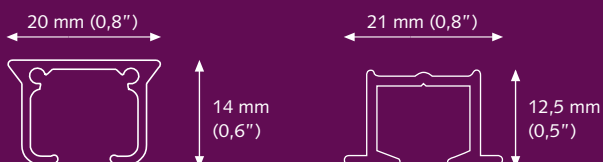

FOREST[®]

DRAPERY HARDWARE

KS[®]
Klick System

Product information

- Highly efficient hand drawn system for all types of medium weight draperies.
- Quick installation with "Smart Klick" brackets for wall and ceiling applications.
- Bendable; it can be curved and reversed curved using a 10 cm (4") radius or continuous curve.
- Suitable for special window decoration as circular, arch and triangle window models.
- Heavy duty clickable carriers, UV-protected, for smooth and easy traversing. Offset shape for straight hanging pleats.
- Can also be used for Forest Easyfold System and accordiafold drapery systems.
- Maximum fabric weight: 8 kg per meter (6 LBS per ft.).
- Colours available: white, gold, silver, brown, black, cream, beige, red, blue, yellow and green.
- Special colours: available on request.
- Available lengths: 3 meter (9'10"), 4 meter (13'1"), 5 meter (16'4"), 6 meter (19'8"), 7 meter (23').
- Track finish: chromated powder coated with a factory applied patented dry lubricant.

Profile

- Shown actual size 1:1.
- Aluminium Extrusion.
- Weight: 150 grams per meter (1.62 ounce per ft.).
- Dimensions: 14 mm x 20 mm (0,6" x 0,8").
- KS Recess: 12,5 mm x 21 mm (0,5" x 0,8")

For use in